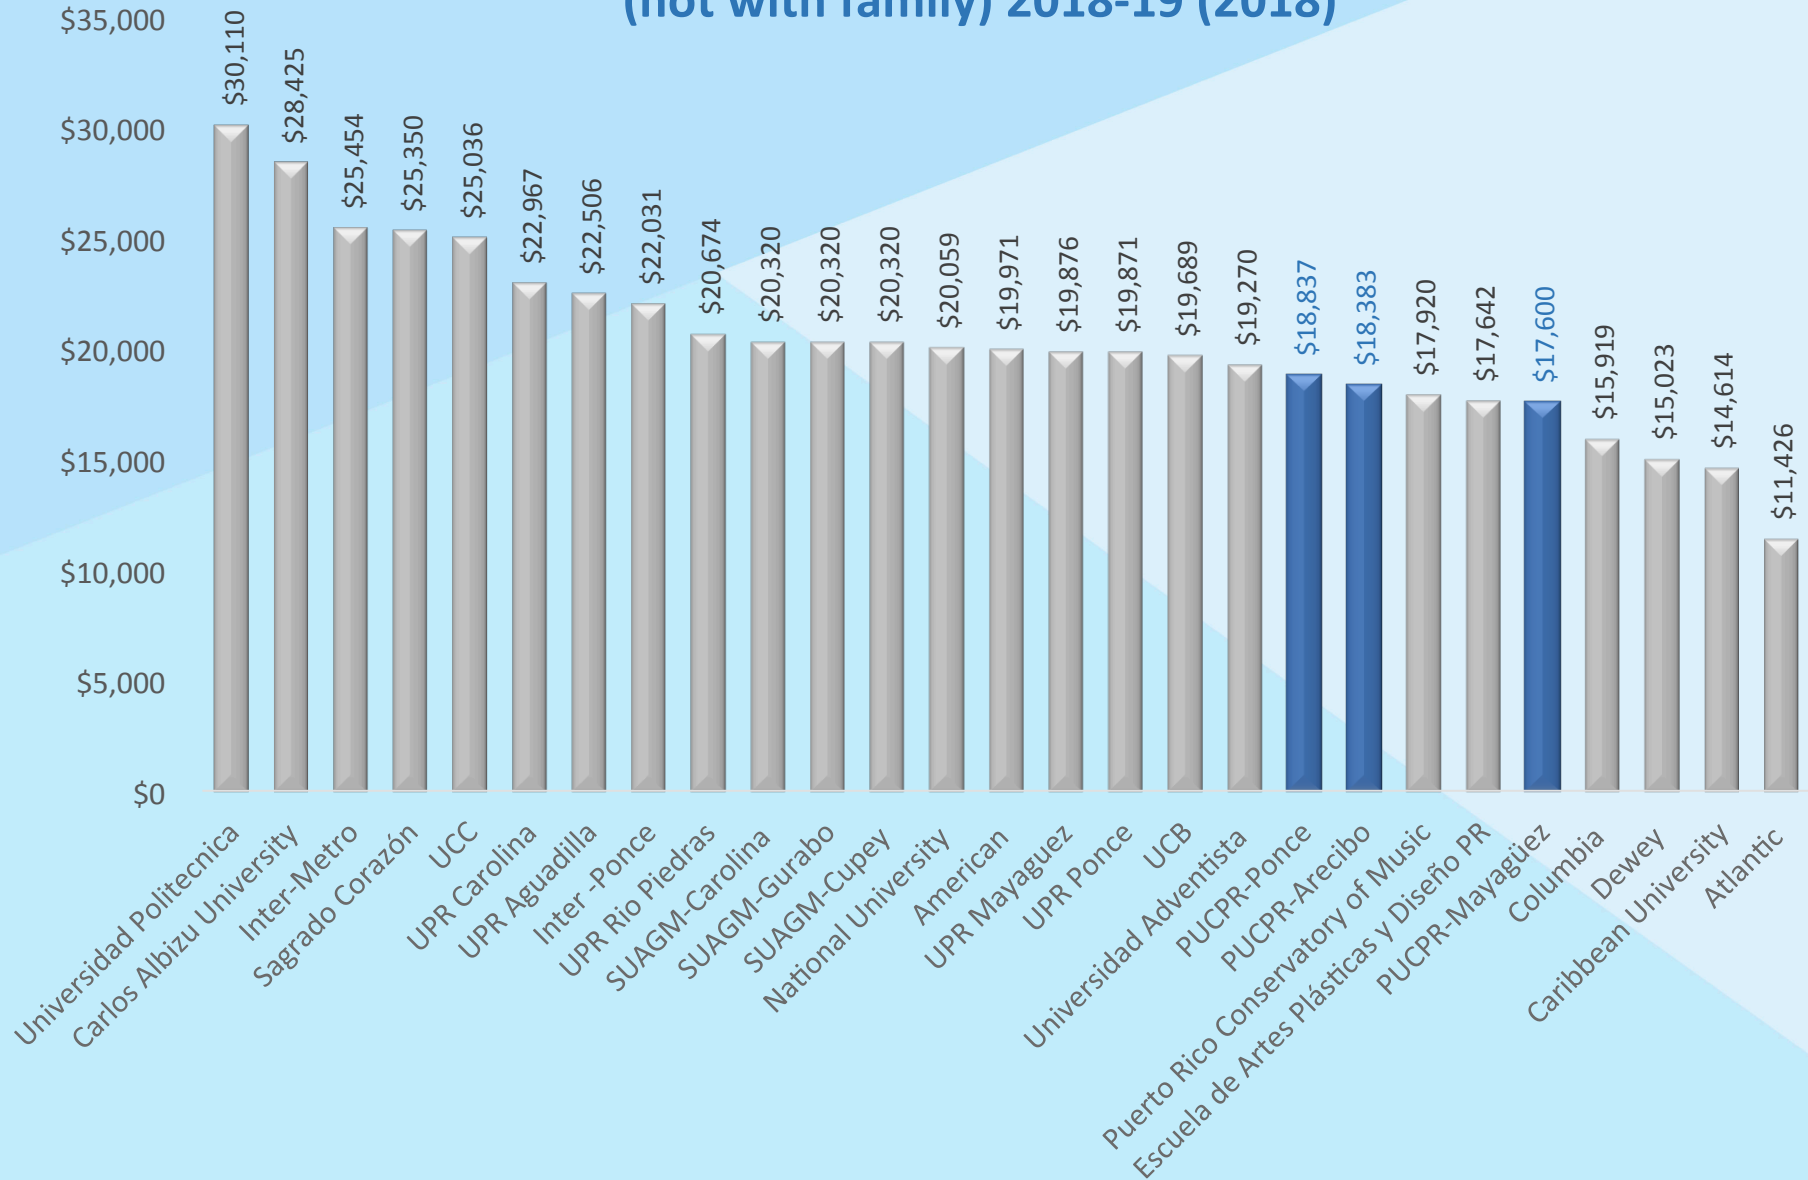

Total Tuition and Fees 2018

Total price for in-district students living off campus (not with family) 2018-19 (2018)

Total price for in-district students living off campus (with family) 2018-19 (2018)