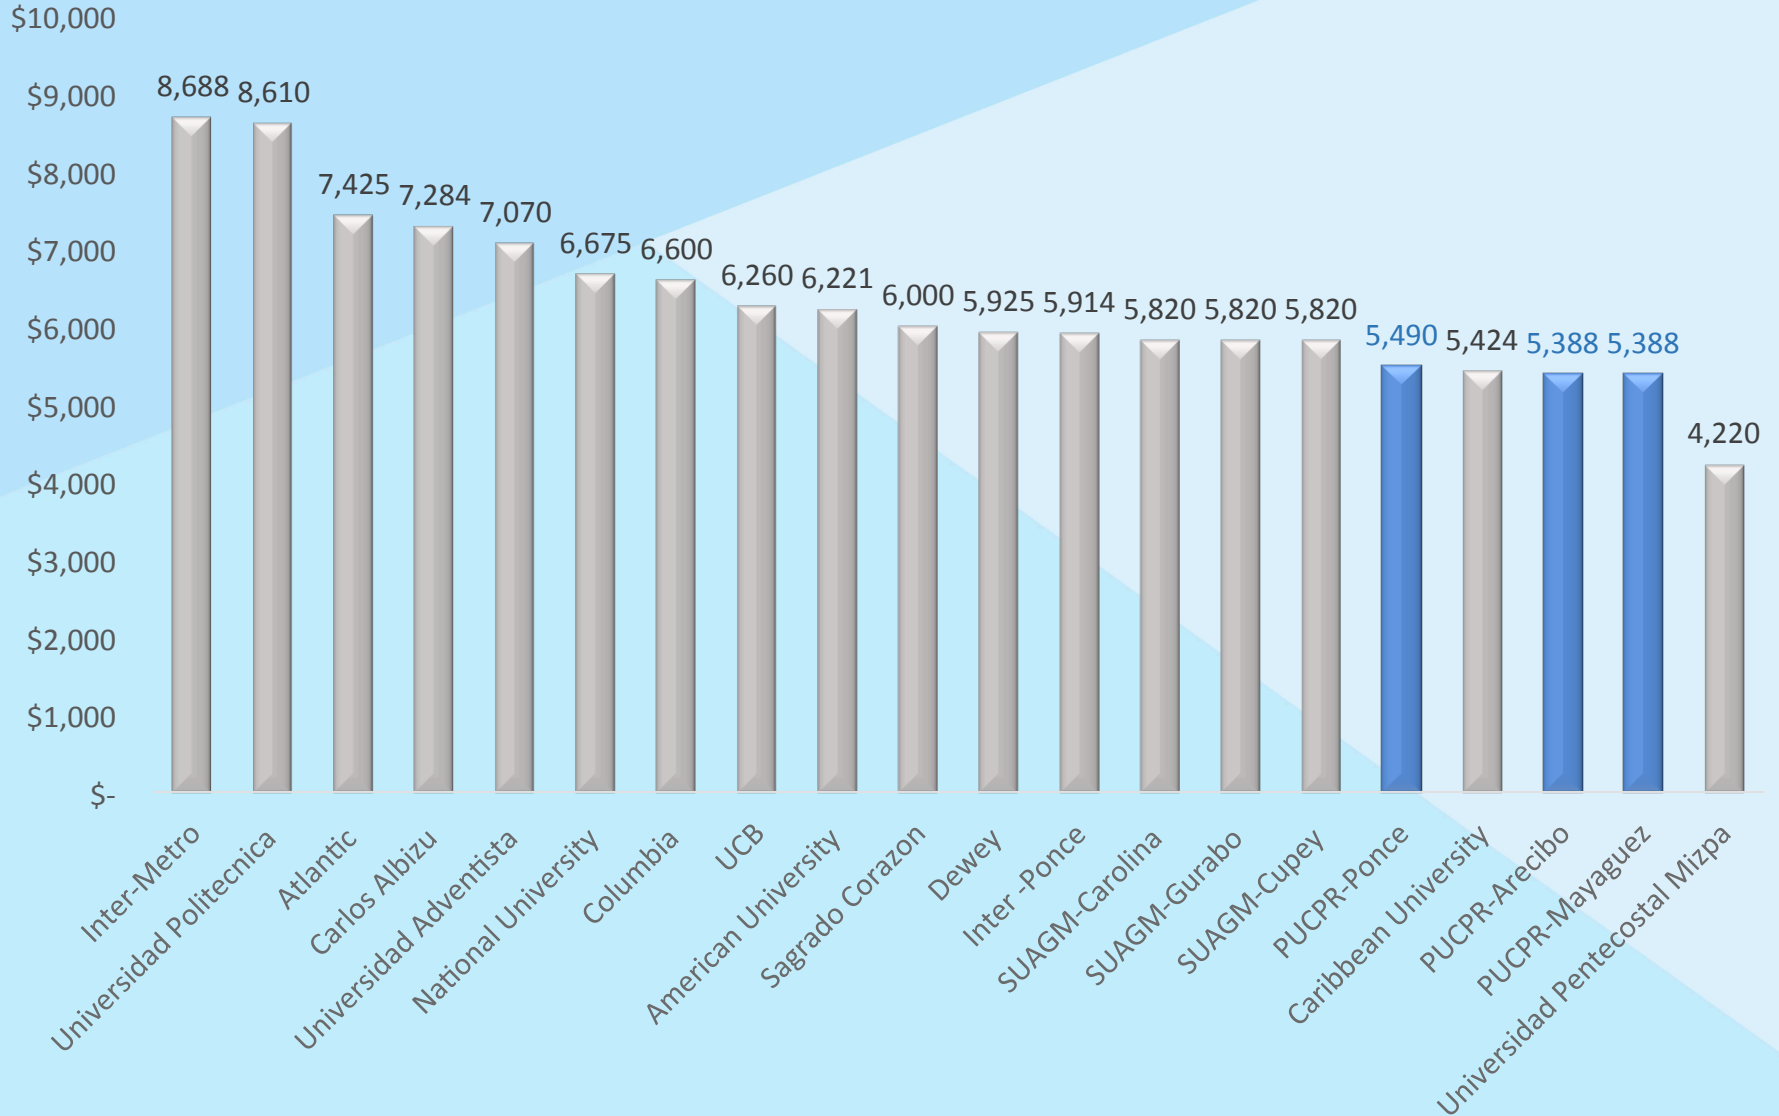

Total Tuition and Fees 2018

Total price for in-district students living off campus (not with family) 2018-19 (2018)

Total price for in-district students living off campus (with family) 2018-19 (2018)