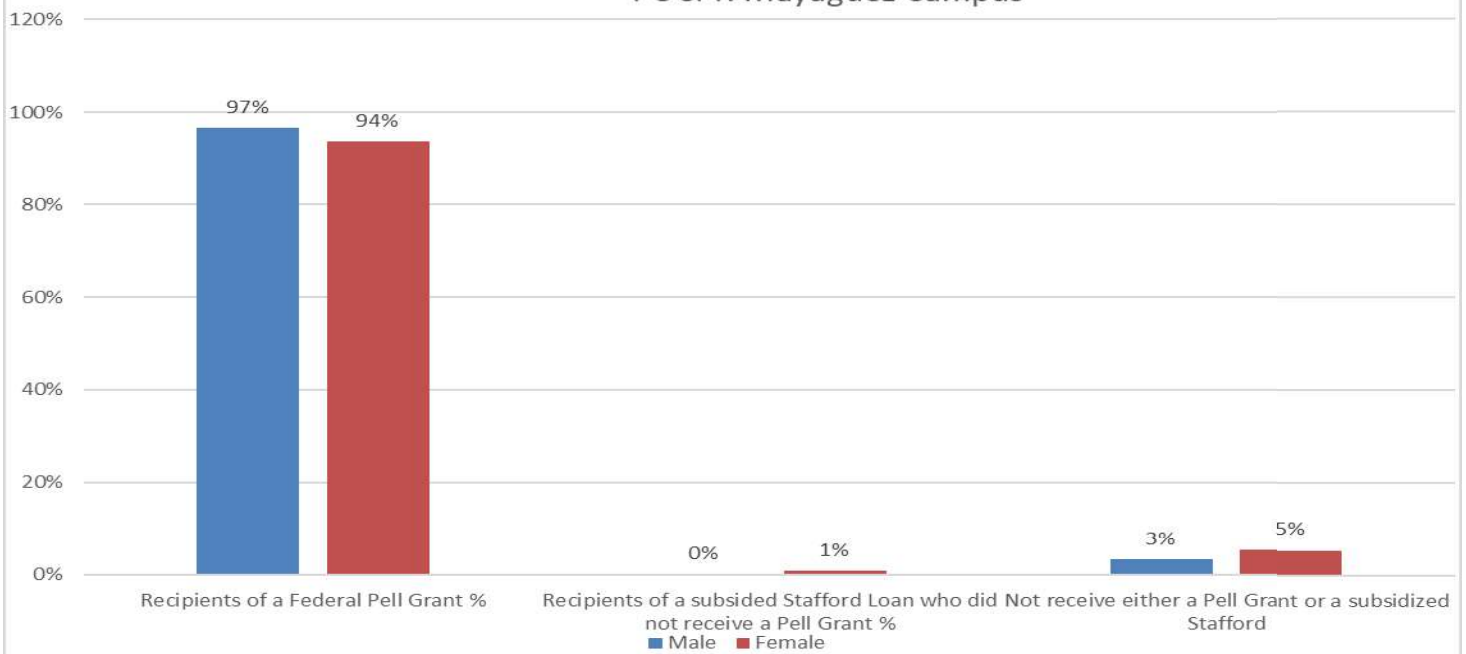

Cohort 2017
 Percent (%) Of new students seeking a bachelor's degree within 150% of normal academic program completion time receiving Federal financial aid (Title IV) by gender
 PUCPR Arecibo Campus

Cohort 2017
 Percent (%) Of new students seeking a bachelor's degree within 150% of normal academic program completion time receiving Federal financial aid (Title IV) by gender
 PUCPR Mayagüez Campus

Cohort 2017
 Percent (%) Of new students seeking a bachelor's degree within 150% of
 normal academic program completion time receiving Federal financial aid
 (Title IV) by gender
 PUCPR Ponce Campus

Cohort 2017
 Percent (%) Of new students seeking a bachelor's degree within 150% of
 normal academic program completion time receiving Federal financial aid
 (Title IV) by gender
 PUCPR