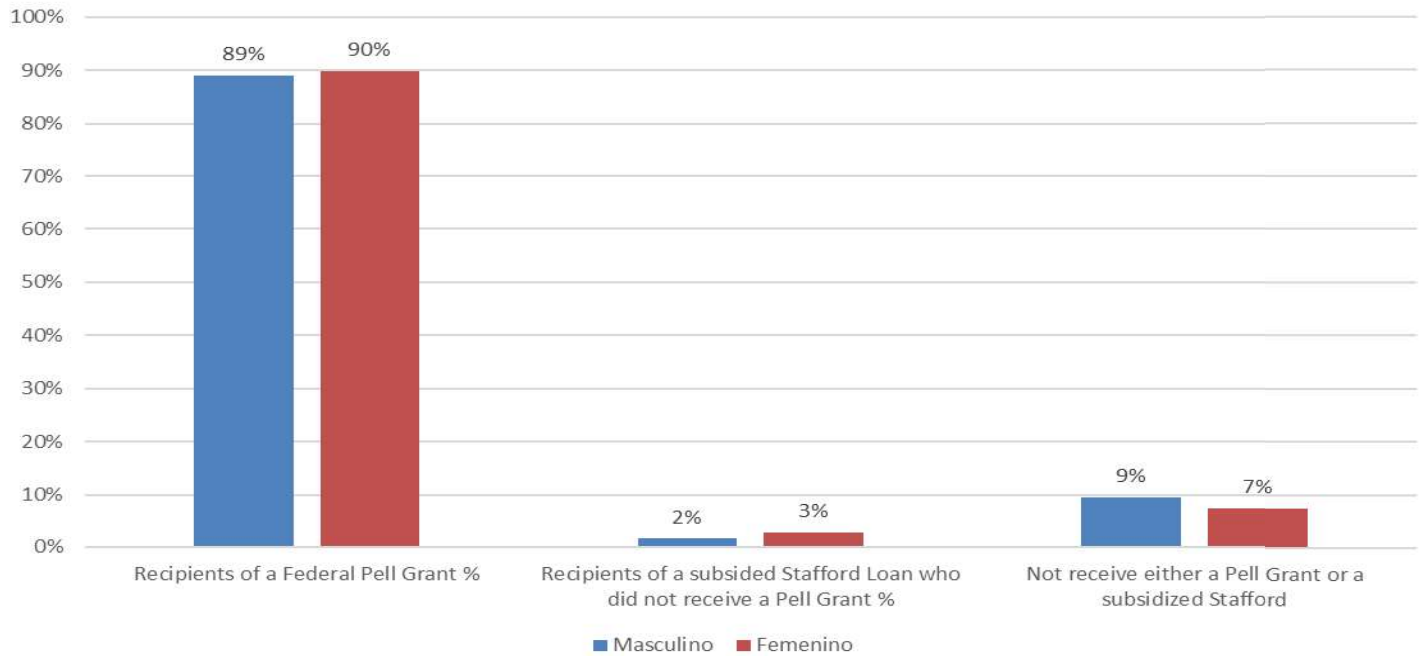

Cohort 2017
 Percent (%) Of new students seeking a bachelor's degree within 150% of normal academic program completion time receiving Federal financial aid (Title IV) by gender
 PUCPR Arecibo Campus

Cohort 2017
 Percent (%) Of new students seeking a bachelor's degree within 150% of normal academic program completion time receiving Federal financial aid (Title IV) by gender
 PUCPR Mayagüez Campus

Cohort 2017
 Percent (%) Of new students seeking a bachelor's degree within 150% of
 normal academic program completion time receiving Federal financial aid
 (Title IV) by gender
 PUCPR Ponce Campus

Cohort 2017
 Percent (%) Of new students seeking a bachelor's degree within 150% of
 normal academic program completion time receiving Federal financial aid
 (Title IV) by gender
 PUCPR