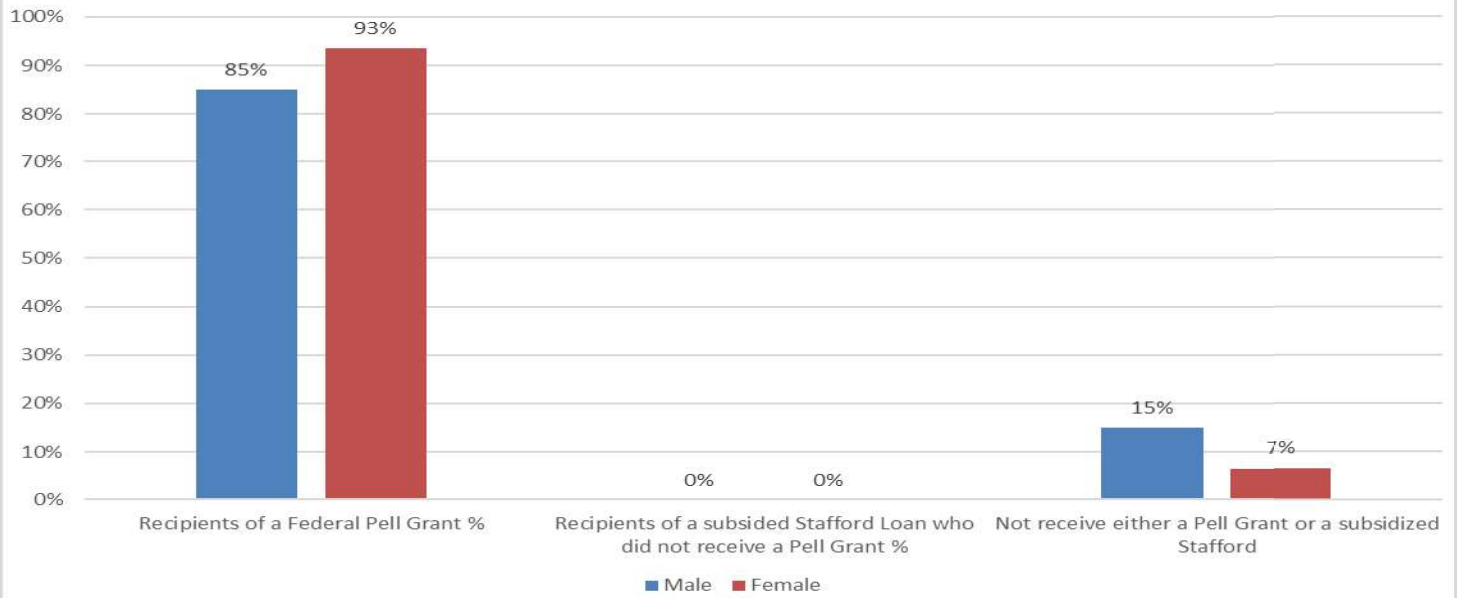

Cohort 2017
 Percent (%) Of new students seeking a bachelor's degree within 150% of normal academic program completion time receiving Federal financial aid (Title IV) by gender
 PUCPR Arecibo Campus

Cohort 2017
 Percent (%) Of new students seeking a bachelor's degree within 150% of normal academic program completion time receiving Federal financial aid (Title IV) by gender
 PUCPR Mayagüez Campus

Cohort 2017
 Percent (%) Of new students seeking a bachelor's degree within 150% of
 normal academic program completion time receiving Federal financial aid
 (Title IV) by gender
 PUCPR Ponce Campus

Cohort 2017
 Percent (%) Of new students seeking a bachelor's degree within 150% of
 normal academic program completion time receiving Federal financial aid
 (Title IV) by gender
 PUCPR